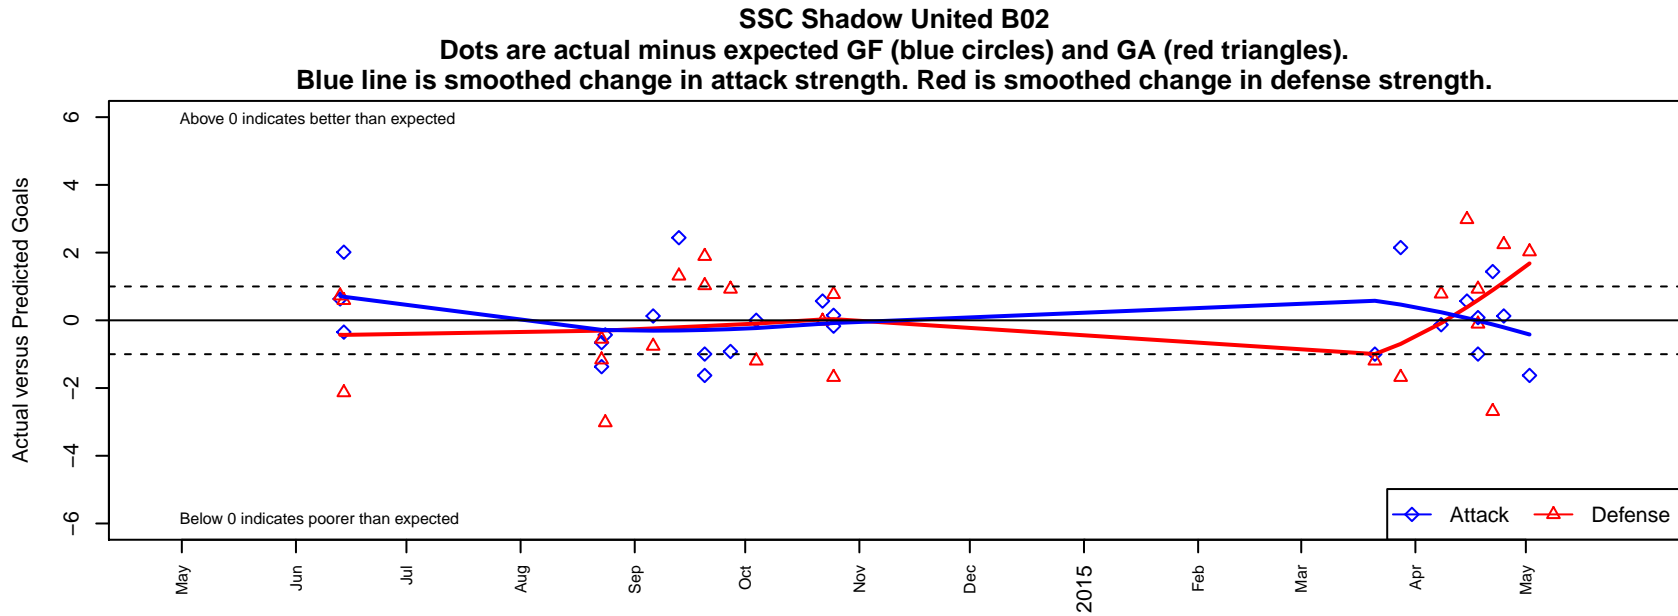

SSC Shadow United B02

Spokane Shadow SC
 Spokane, WA
 B02 total strength=278
 attack=0.26 defense=0.1
 fall league = NWL BU12
 spr league = Spr NWL BU12
 notes= Denman 2014

alt names used:
 SSC Shadow United
 SSC SHADOW UNITED 02 (WA)
 BU12 SSC SHADOW UNITED-DENMAN
 SSC SHADOW UNITED-DENMAN

Venues played:
 2014 Olivia Chaffin BU12
 2014 River City Challenge U12
 2014 NWL BU12
 2014 Spr NWL BU12

**attack and defense variance (black dot)
relative to other teams
and top 10 in region**

**attack and defense rating
relative to others at age
and all opponents in last 13 months**