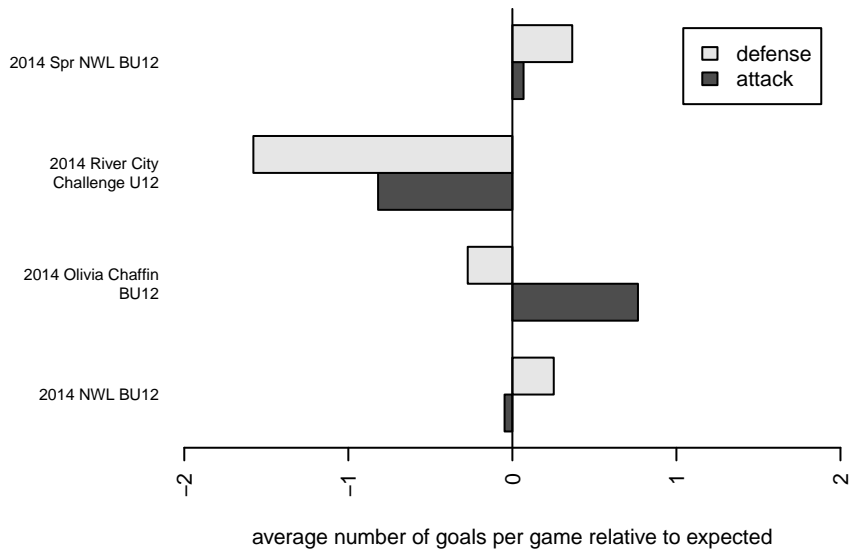

Performance relative to 13 month average