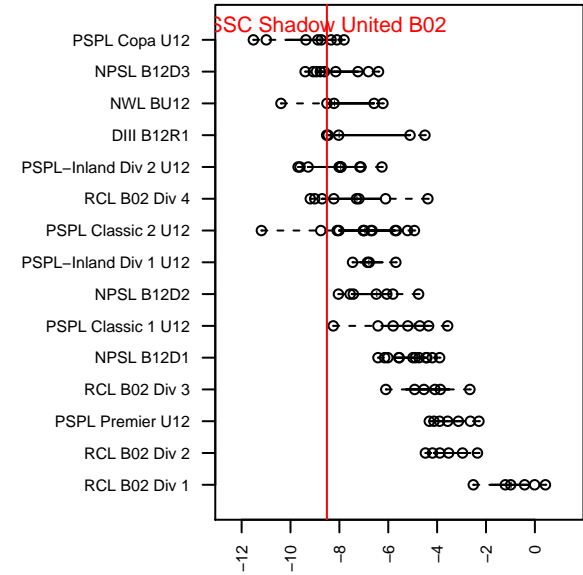

SSC Shadow United B02

Spokane Shadow SC
 Spokane, WA
 B02 total strength=278
 attack=0.26 defense=0.1
 fall league = NWL BU12
 spr league = Spr NWL BU12
 notes= Denman 2014

alt names used:
 SSC Shadow United
 SSC SHADOW UNITED 02 (WA)
 BU12 SSC SHADOW UNITED-DENMAN
 SSC SHADOW UNITED-DENMAN

Venues played:
 2014 Olivia Chaffin BU12
 2014 River City Challenge U12
 2014 NWL BU12
 2014 Spr NWL BU12

**attack and defense variance (black dot)
relative to other teams
and top 10 in region**

**attack and defense rating
relative to others at age
and all opponents in last 13 months**